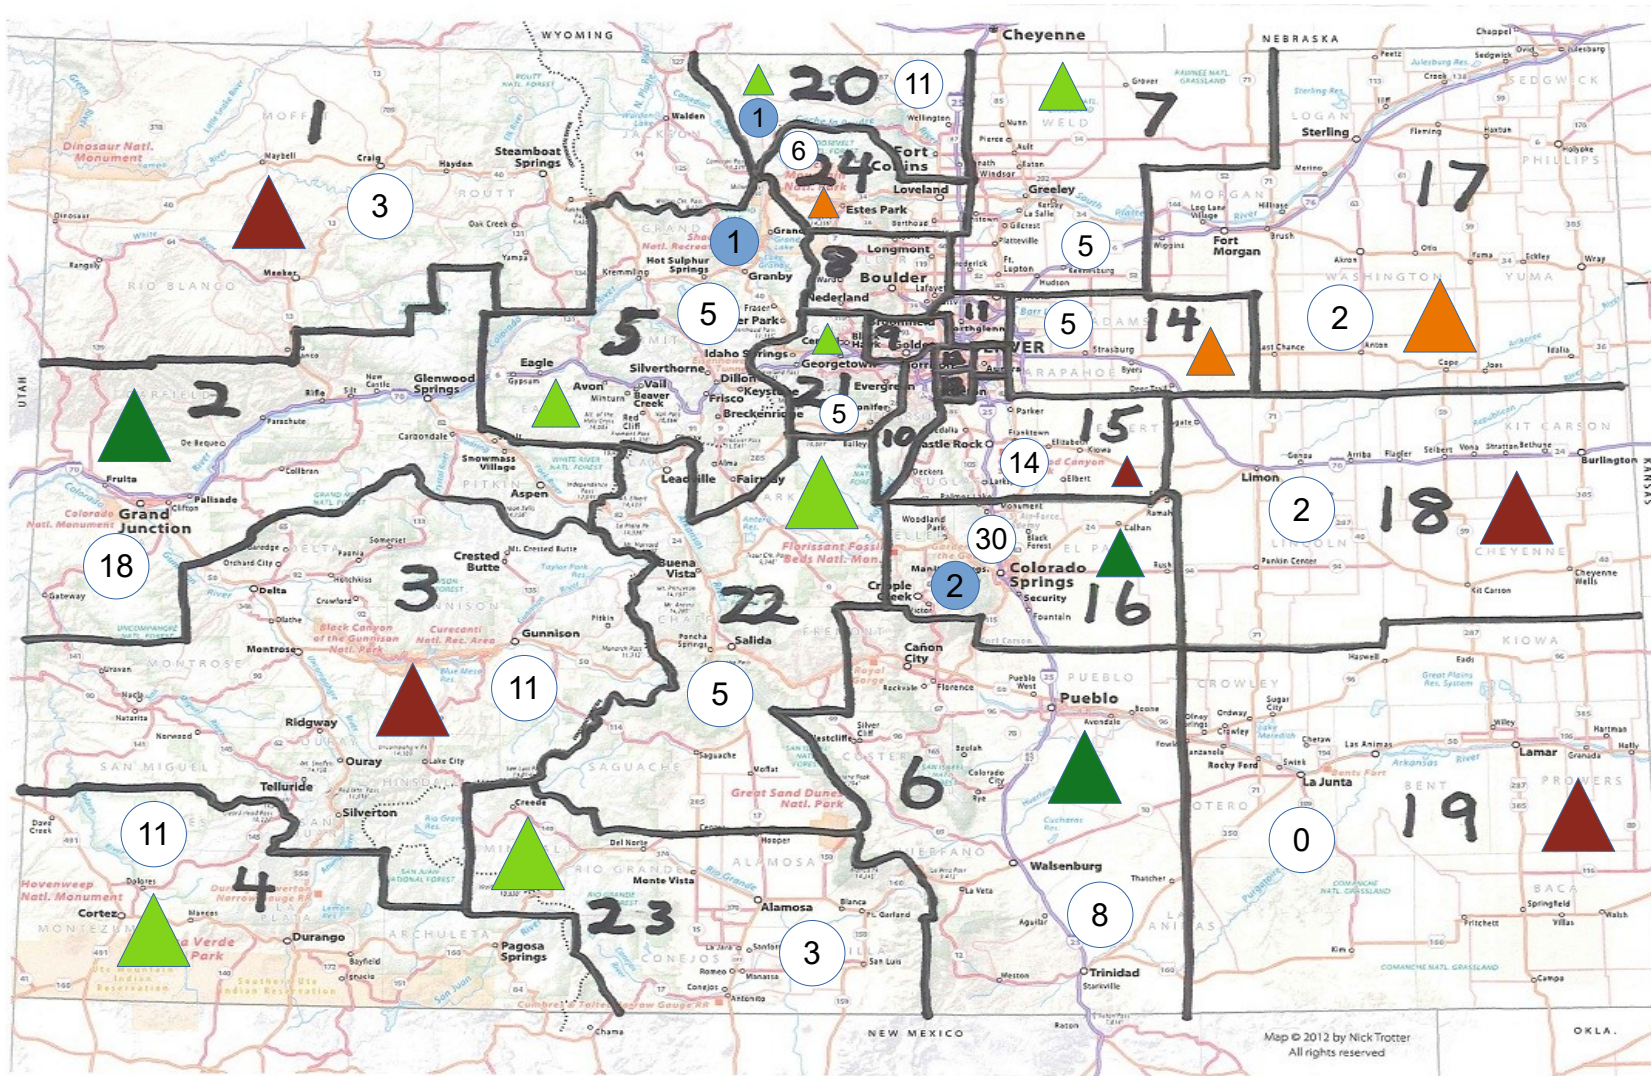

Total Active Groups: 241

# Al-Anon Area 5 District Map with Markers

As of 05/01/2024

# = Number Of Districts or Groups\*

DR + Atl-DR	DR Only	Alt-DR Only	Contact Only	None	District 25	Electronic
7	9	0	3	6	11* 1*	17*

Districts 8 through 14 are listed separately on the Denver Metro District Map.