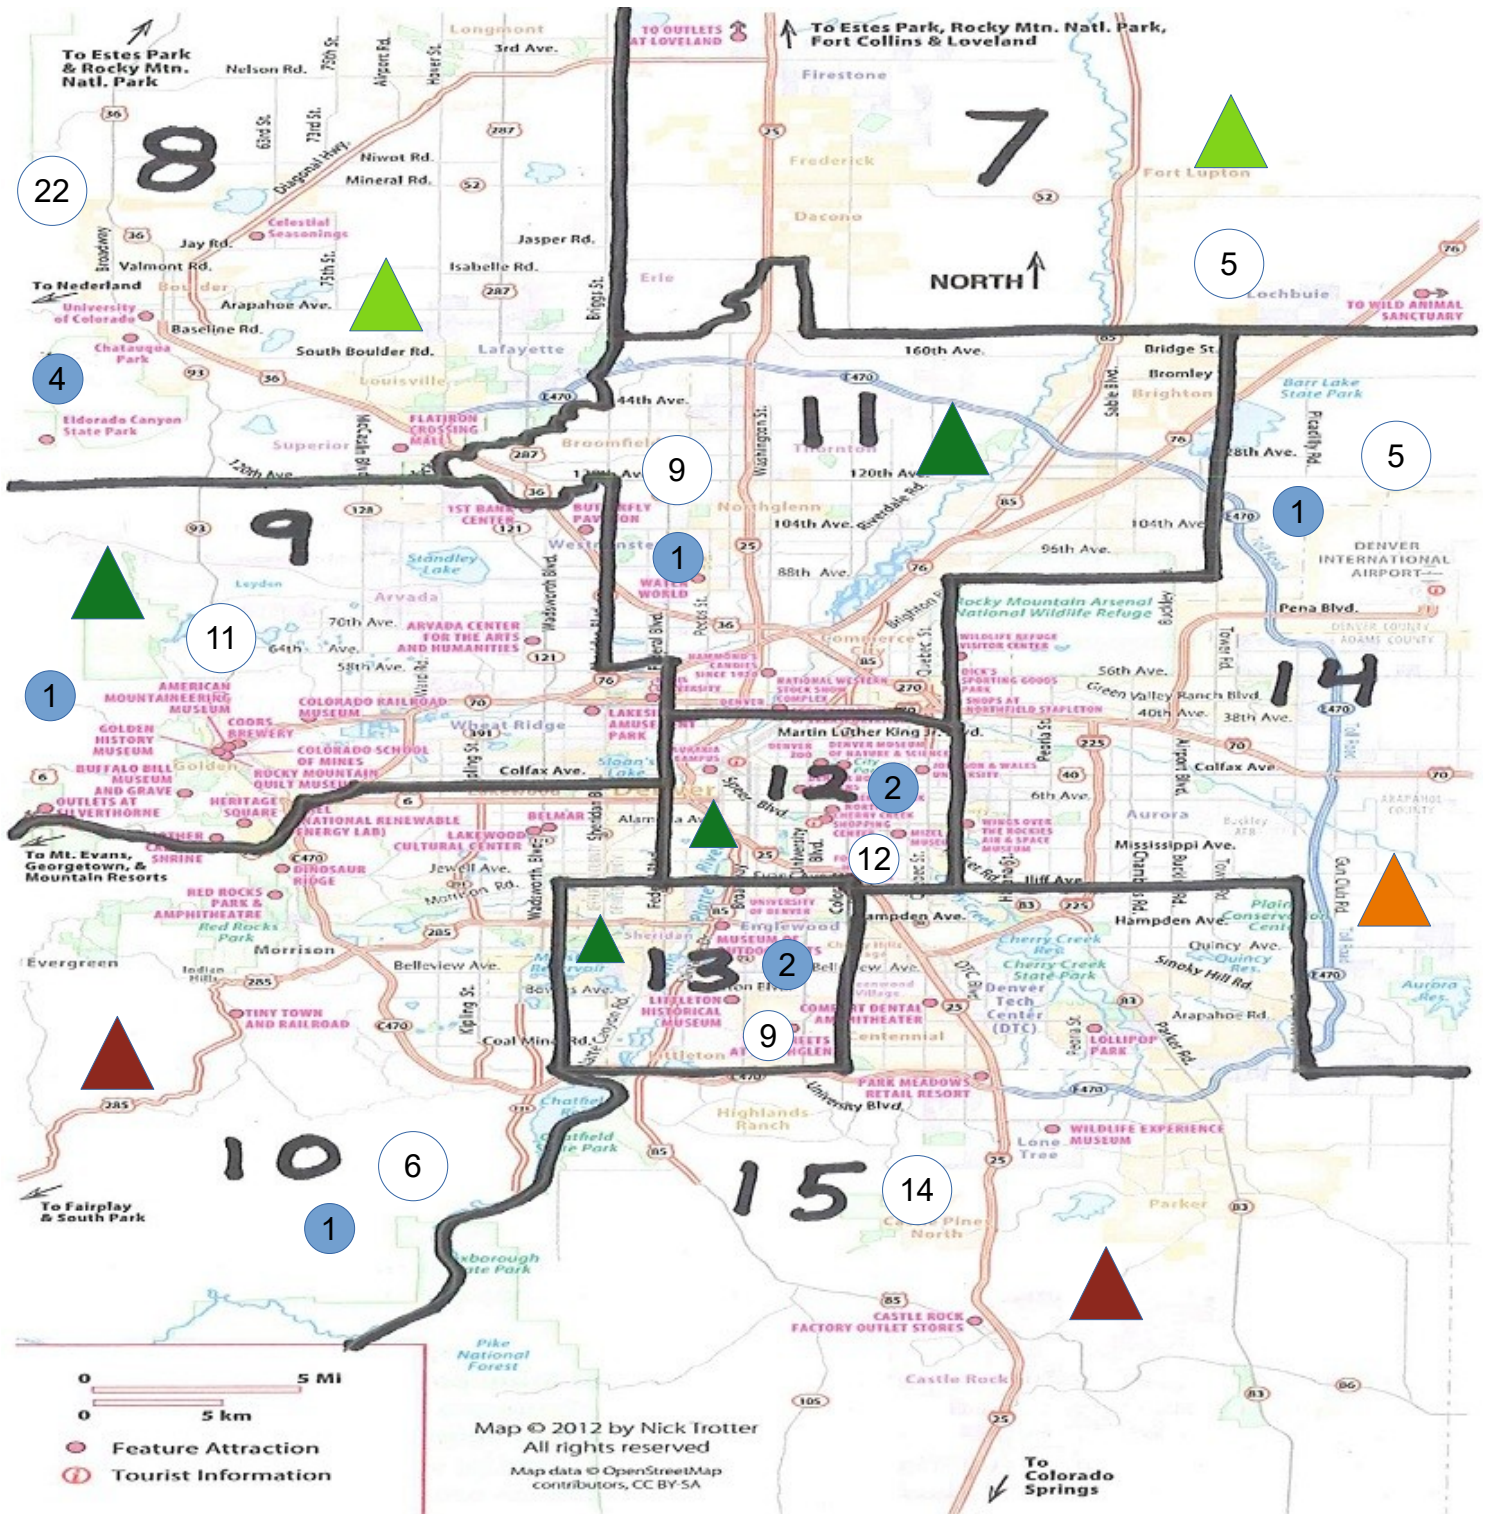

Total Active Groups: 241

Al-Anon Denver Metro District Map with Markers

As of 05/01/2024

DR + Atl-DR	DR Only	Alt-DR Only	Contact Only	None
7	9	0	3	6

Dist.25	Electro
11* 1*	17*

= Number of Active Districts or Groups*.