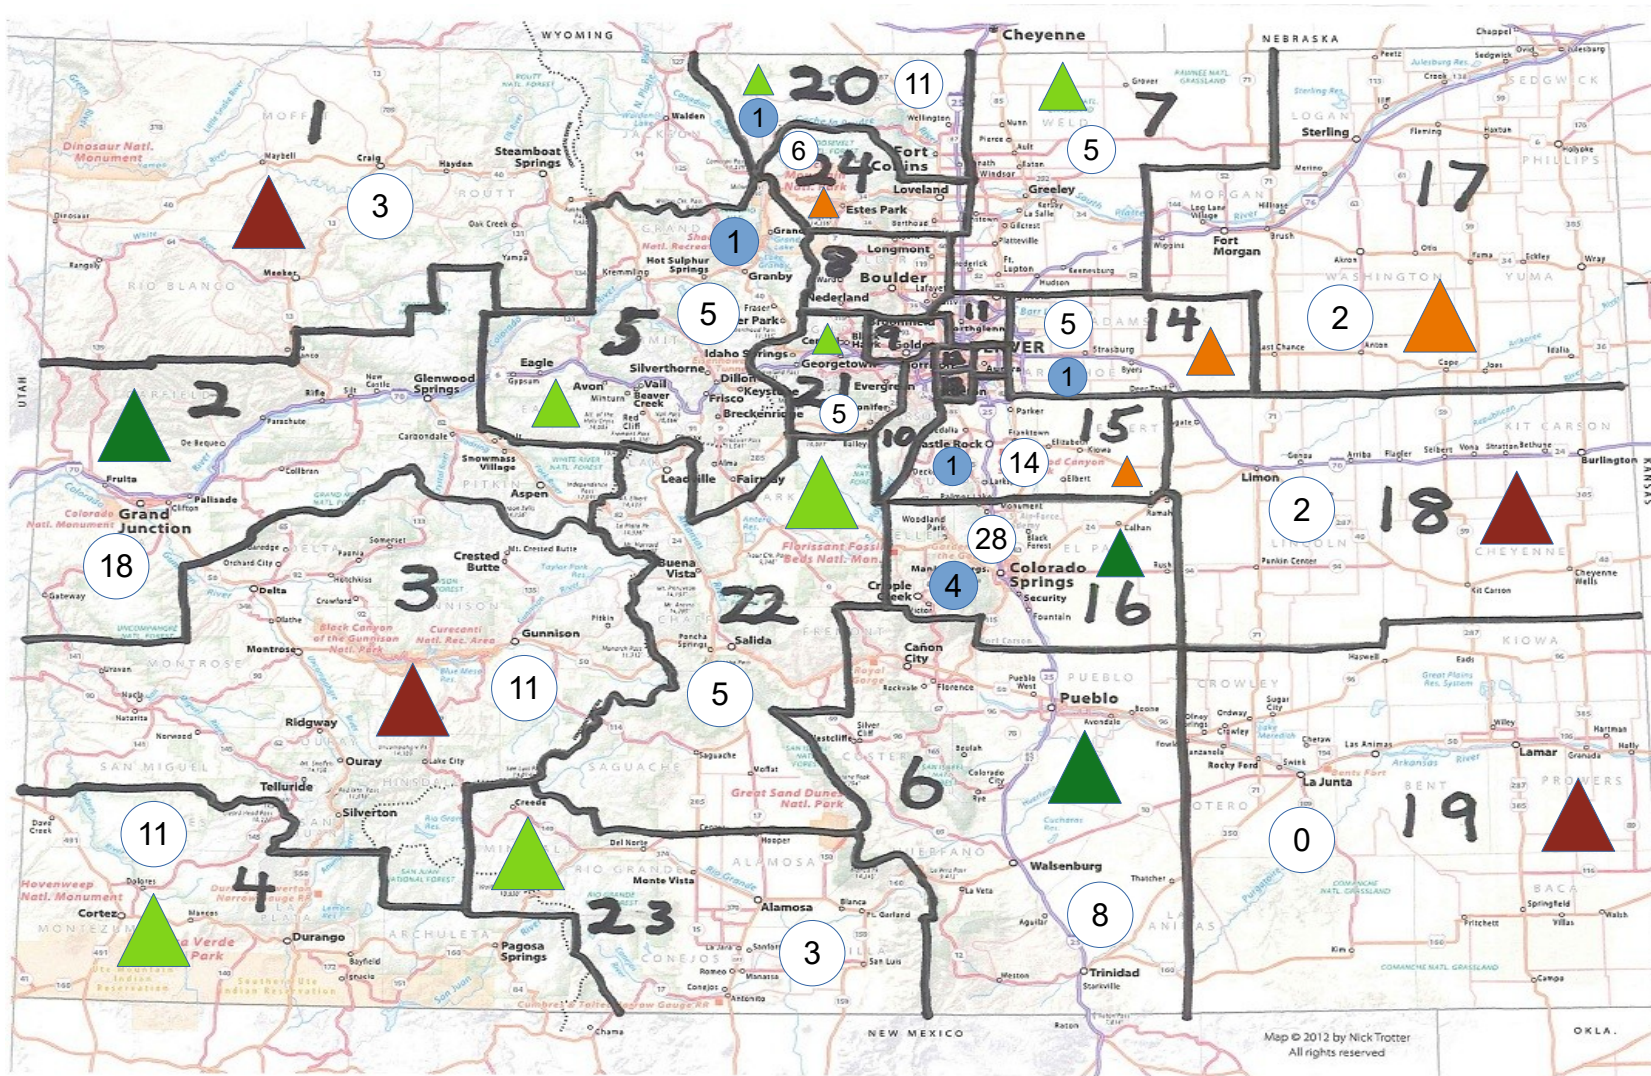

Total Active Groups: 243

# Al-Anon Area 5 District Map with Markers

As of 07/01/2024

# = Number Of Districts or Groups\*

DR + Atl-DR	DR Only	Alt-DR Only	Contact Only	None	District 25	Electronic
7	9	0	4	5	11* 1*	20*

Districts 8 through 14 are listed separately on the Denver Metro District Map.