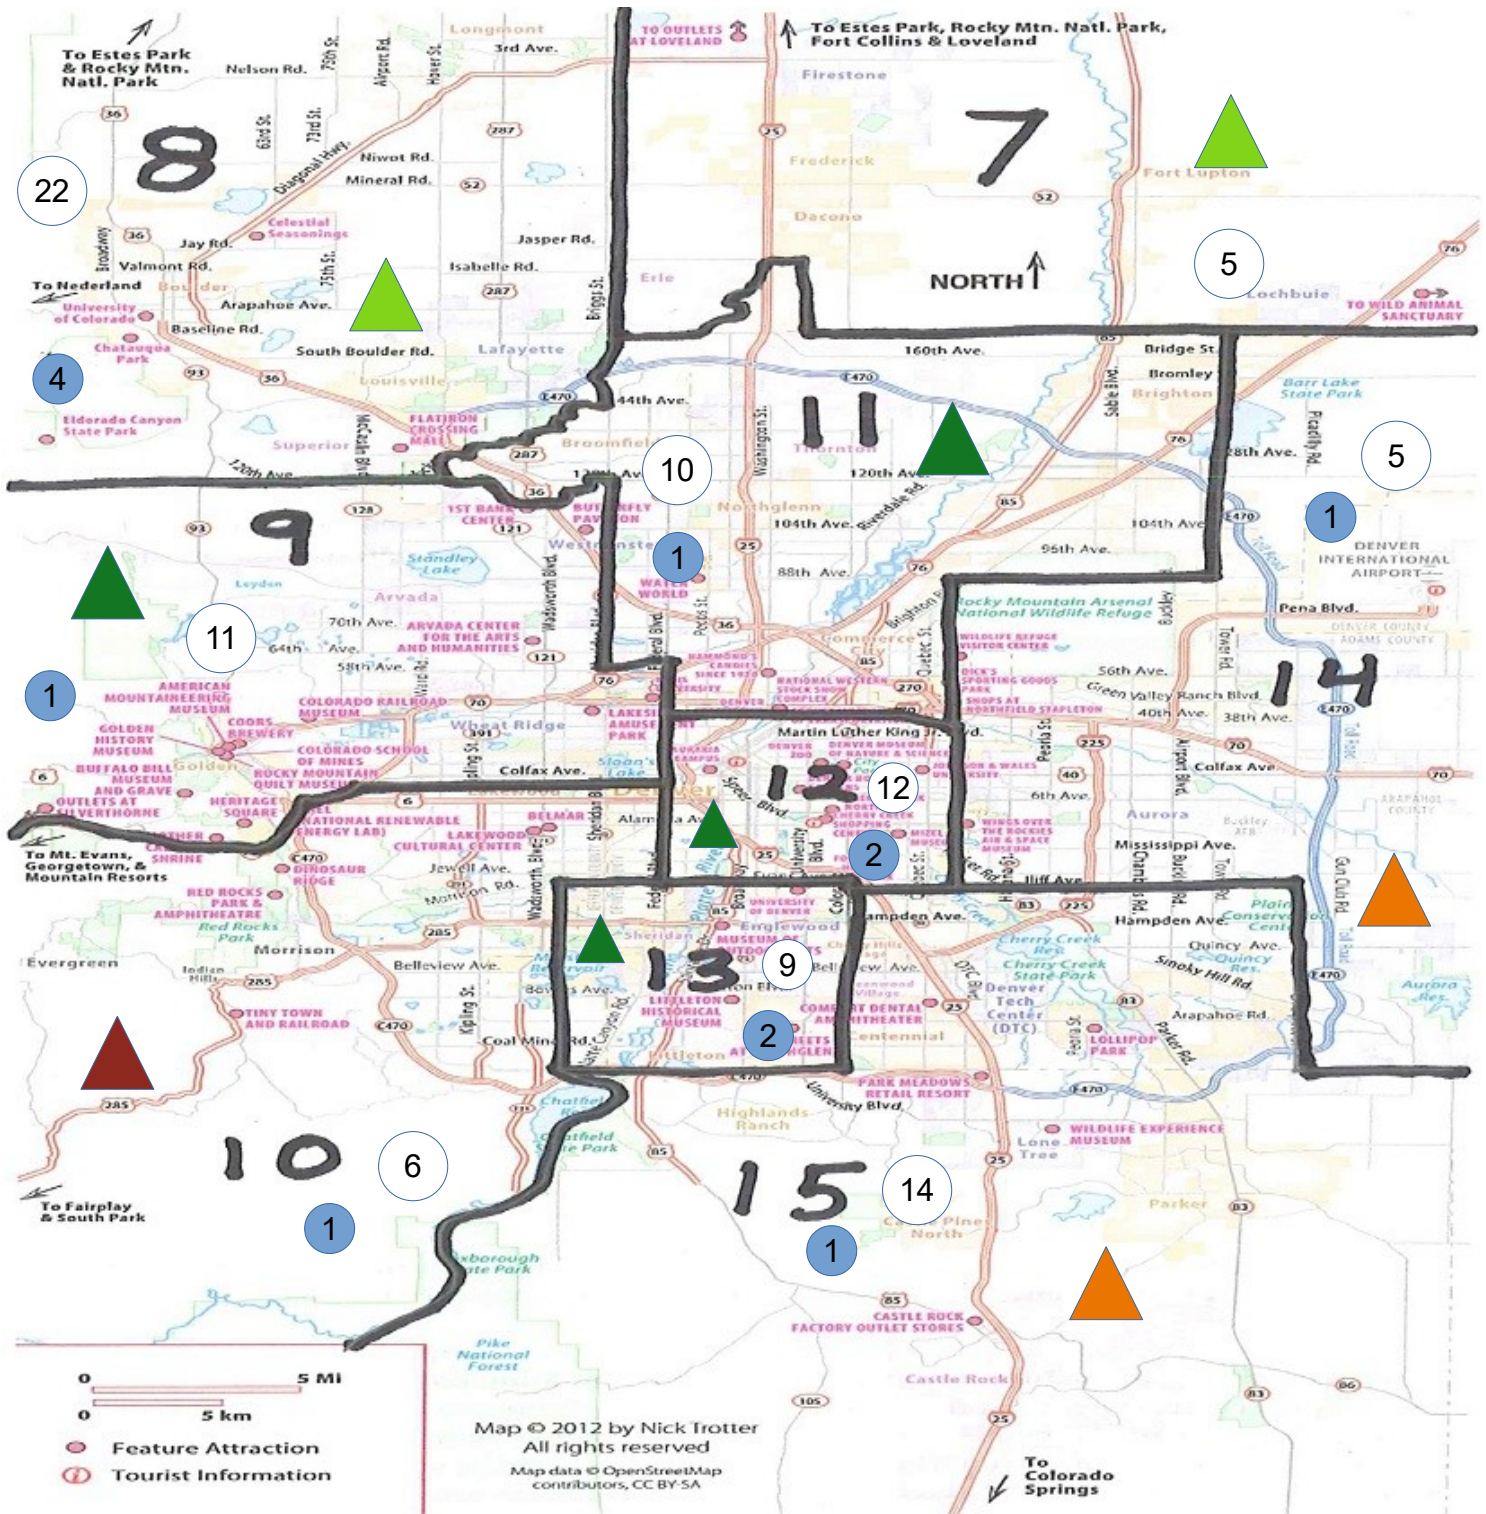

Total Active Groups: 243

# Al-Anon Denver Metro District Map with Markers

As of 07/01/2024

DR + Atl-DR	DR Only	Alt-DR Only	Contact Only	None	Dist.25	Electro
7	9	0	4	5	11* 1*	20*

# = Number of Active Districts or Groups\*.