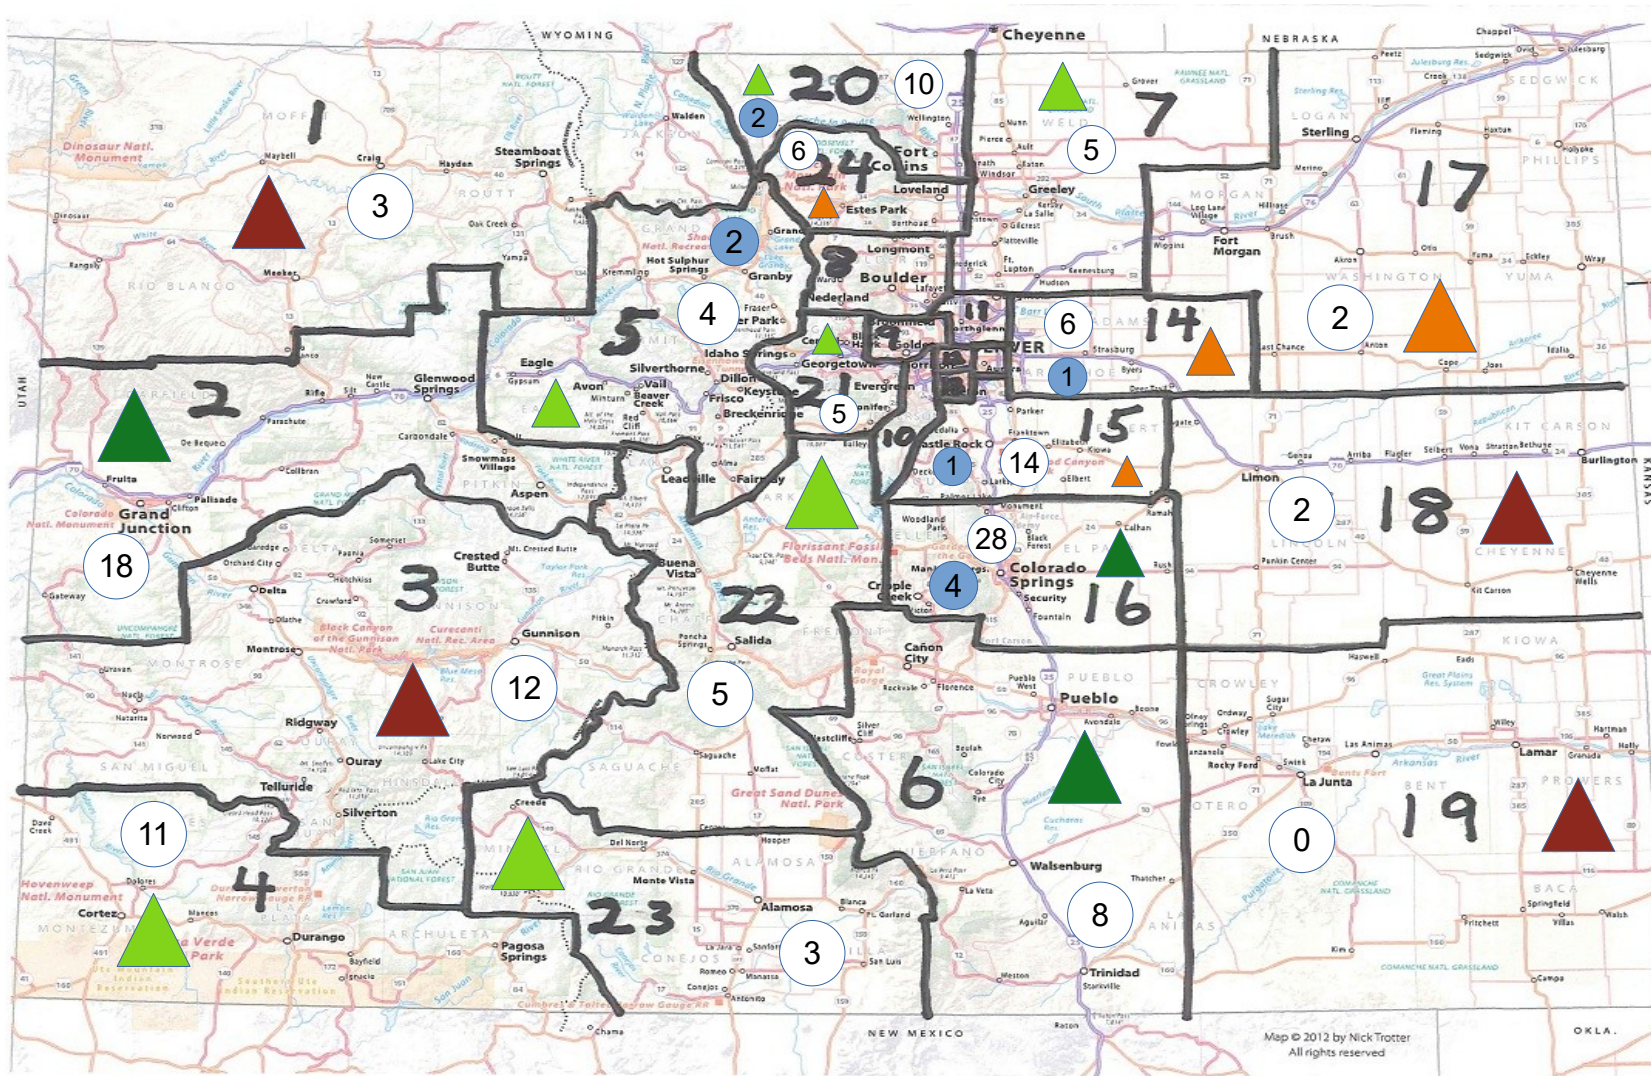

Total Active Groups: 243

# AI-Anon Area 5 District Map with Markers

As of 10/01/2024

# = Number Of Districts or Groups\*

DR + Atl-DR	DR Only	Alt-DR Only	Contact Only	None	District 25	Electronic
7	9	0	4	5	10* 1*	26*

Districts 8 through 14 are listed separately on the Denver Metro District Map.