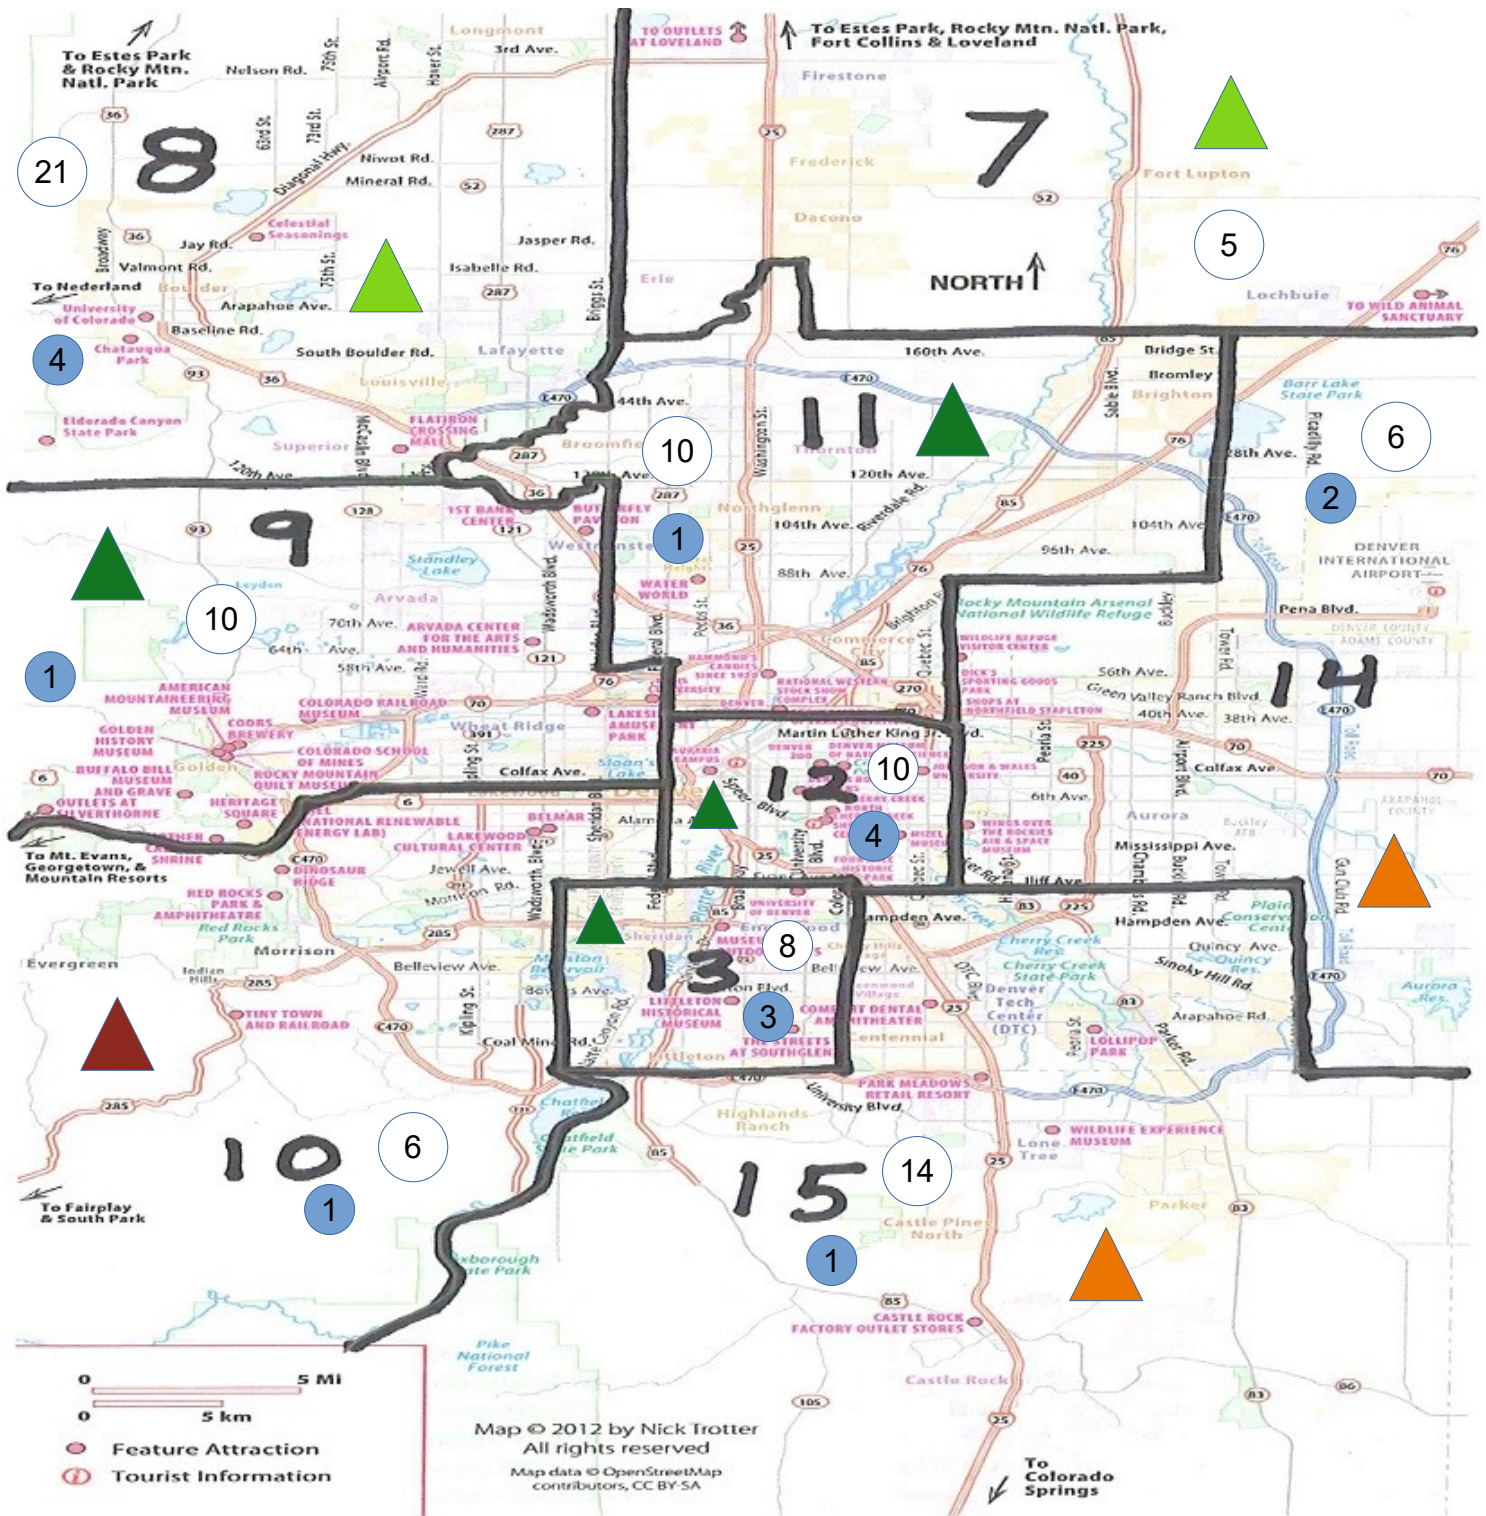

Total Active Groups: 243

AI-Anon Denver Metro District Map with Markers

As of 10/01/2024

DR + Atl-DR	DR Only	Alt-DR Only	Contact Only	None	Dist.25	Electro
7	9	0	4	5	10* 1*	26*

= Number of Active Districts or Groups*.